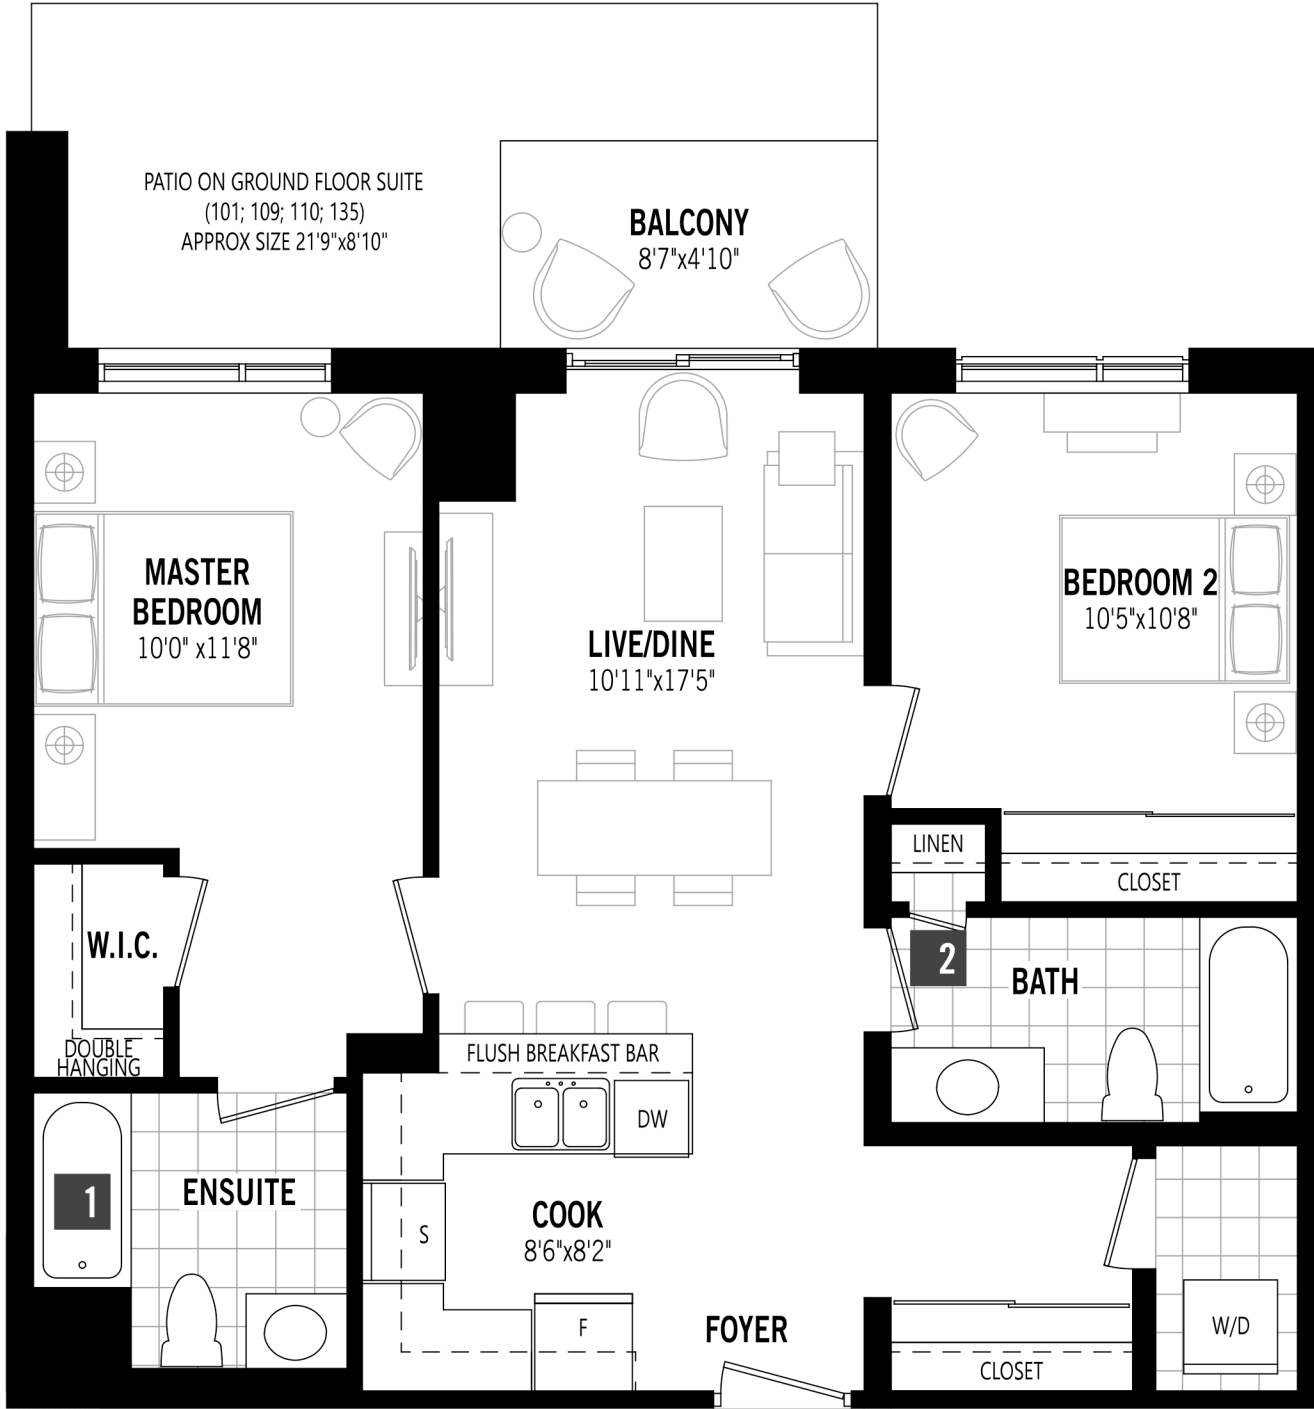

# KENSINGTON FLOOR PLAN

- 900 Sq. Ft
- 2 Bedrooms
- 2 Bathrooms